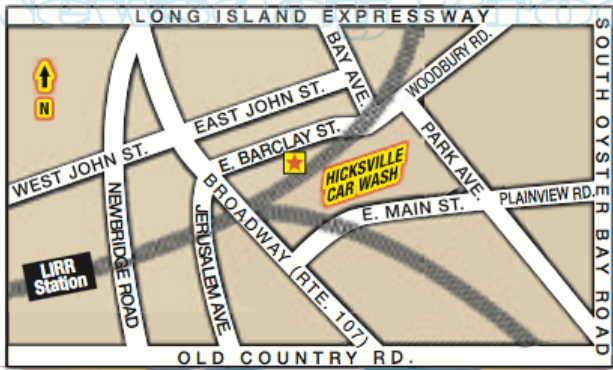

Serving Hicksville & The Surrounding Area
For Over 50 Years!

For Coupons Visit

www.Hicksvillecarwash.com

HICKSVILLE CAR WASH

BEST QUALITY, LOWEST PRICE

FULL SERVICE WASH	SUPER WASH	MEGA WASH
$1⁰⁰ OFF	$2⁰⁰ OFF	$3⁰⁰ OFF
Full Service Wash	Super Wash	Mega Wash
Reg. $14⁷³ +Tax	Reg. $18⁴¹ +Tax	Reg. $26⁷⁰ +Tax
~~— 92¢~~	~~— $1⁸⁴~~	~~— $2⁷⁶~~
FINAL COST $13⁸¹ +Tax	FINAL COST $16⁵⁷ +Tax	FINAL COST $23⁹⁴ +Tax
No additional charge for vans, trucks & SUVs! Not to be combined with any other offer. With coupon only. Exp. 3/31/18.	No additional charge for vans, trucks & SUVs! Not to be combined with any other offer. With coupon only. Exp. 3/31/18.	No additional charge for vans, trucks & SUVs! Not to be combined with any other offer. With coupon only. Exp. 3/31/18.

UNLIMITED CAR WASHES

- EXTERIOR ONLY ONLY **$34⁹⁹ +Tax** / Month
- SUPER WASH ONLY **$49⁹⁹ +Tax** / Month

Ask For Details. Exp. 3/31/18.

OIL CHANGE SPECIAL

- REGULAR OIL CHANGE ONLY **$29⁹⁹ +Tax**

OIL CHANGE & SUPER WASH SPECIAL

- REGULAR OIL CHANGE & SUPER WASH ONLY **$39⁹⁹ +Tax**

SYNTHETIC OIL CHANGE SPECIAL

$10⁰⁰ OFF

FULL SYNTHETIC OIL CHANGE INCLUDES SUPER WASH

No additional charge for vans, trucks & SUVs!
Not to be combined with any other offer.
With coupon only. Exp. 3/31/18.

$10⁰⁰ OFF

Complete Inside & Outside Detailing

No additional charge for vans, trucks & SUVs!
Not to be combined with any other offer.
With coupon only. Exp. 3/31/18.

37 EAST BARCLAY STREET • HICKSVILLE, NY 11801 • 516-681-3135
(1/2 BLOCK EAST OF RTE. 107, NORTH SIDE OF R.R. TRACKS)
OPEN 7 DAYS 8:00am - 6:00pm